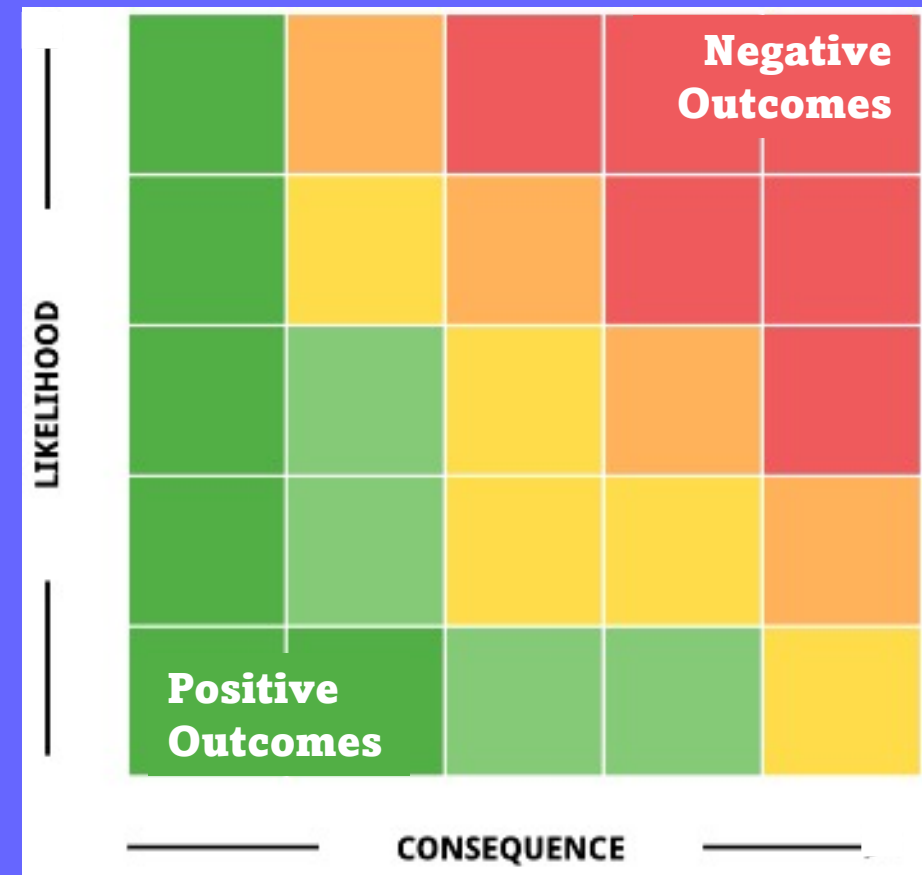

Safety
Environmental
Social
Economic
Sustainability
Values

Management

Managing Impacts

Managing Impacts

Managing Impacts

- ❑ **Scoping** – defines things that are important, and areas potentially affected by a project
- ❑ **Baseline** – study current conditions
- ❑ **Identify** – potential impacts
- ❑ **Action** – avoid, minimize, mitigate, enhance, adapt
- ❑ **Monitor** – modify if needed; adaptive management plans.

**What is the
impact of not
mining in Alaska?**

Shared value.

Common purpose.

Motivate people.